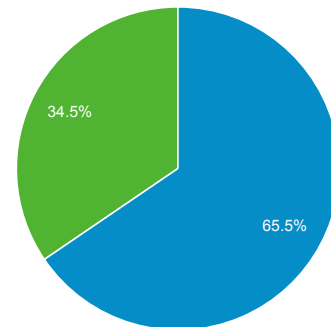

Website Traffic Report

Jan 1, 2016 - Dec 31, 2016

All Users
100.00% Sessions

Visits

5,404,356

% of Total: 100.00% (5,404,356)

Unique Visitors

1,942,722

% of Total: 100.00% (1,942,722)

Pageviews

11,946,214

% of Total: 100.00% (11,946,214)

Avg. Visit Duration

00:02:18

Avg for View: 00:02:18 (0.00%)

% New Visits

34.48%

Avg for View: 34.48% (0.00%)

Pages / Visit

2.21

Avg for View: 2.21 (0.00%)

Bounce Rate

53.07%

Avg for View: 53.07% (0.00%)

Visits and Pages / Visit by Device Category

desktop mobile tablet

Sessions by User Type

Returning Visitor New Visitor

Visits and Pages / Visit by Country / Territory

Country	Sessions	Pages / Session
United Arab Emirates	4,976,160	2.22
United States	70,463	1.81
Saudi Arabia	59,000	2.05
United Kingdom	46,772	2.10
India	44,627	2.24
(not set)	24,451	2.19
Pakistan	16,636	2.50
Germany	14,668	2.27
France	12,819	1.92
Egypt	10,445	1.88