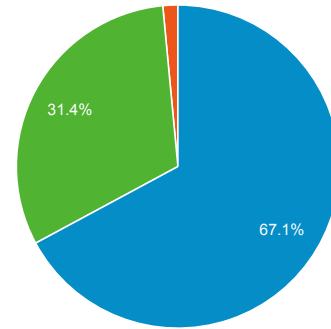

Website Traffic Report

Jan 1, 2016 - Dec 31, 2016

All Users
100.00% Sessions

Visits

5,404,356

% of Total: 100.00% (5,404,356)

Unique Visitors

1,942,722

% of Total: 100.00% (1,942,722)

Pageviews

11,946,214

% of Total: 100.00% (11,946,214)

Avg. Visit Duration

00:02:18

Avg for View: 00:02:18 (0.00%)

% New Visits

34.48%

Avg for View: 34.48% (0.00%)

Pages / Visit

2.21

Avg for View: 2.21 (0.00%)

Bounce Rate

53.07%

Avg for View: 53.07% (0.00%)

Visits and Pages / Visit by Device Category

desktop mobile tablet

Sessions by User Type

Returning Visitor New Visitor

Visits and Pages / Visit by Country / Territory

Country	Sessions	Pages / Session
United Arab Emirates	4,976,160	2.22
United States	70,463	1.81
Saudi Arabia	59,000	2.05
United Kingdom	46,772	2.10
India	44,627	2.24
(not set)	24,451	2.19
Pakistan	16,636	2.50
Germany	14,668	2.27
France	12,819	1.92
Egypt	10,445	1.88