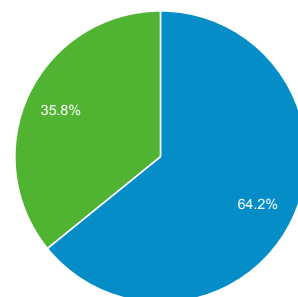

Jan 1, 2014 - Dec 31, 2014

Audience Overview

All Sessions
100.00%

Overview

Sessions
3,721,719

Users
1,385,216

Pageviews
9,673,631

Pages / Session
2.60

Avg. Session Duration
00:03:01

Bounce Rate
48.21%

% New Sessions
35.81%

Returning Visitor New Visitor

Language	Sessions	% Sessions
1. en-us	3,108,563	83.52%
2. en-gb	275,897	7.41%
3. ar	155,439	4.18%
4. ar-ae	35,398	0.95%
5. en	29,334	0.79%
6. c	26,900	0.72%
7. ar-sa	13,930	0.37%
8. fr	9,199	0.25%
9. ar-eg	6,372	0.17%
10. zh-cn	5,933	0.16%