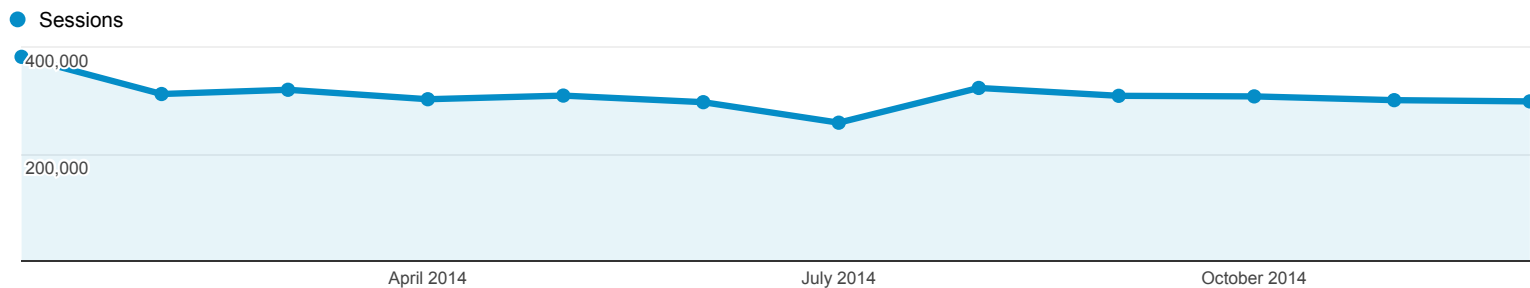

Jan 1, 2014 - Dec 31, 2014

Audience Overview

All Sessions
100.00%

Overview

Sessions
3,721,719

Users
1,385,216

Pageviews
9,673,631

Pages / Session
2.60

Avg. Session Duration
00:03:01

Bounce Rate
48.21%

% New Sessions
35.81%

Returning Visitor New Visitor

Language	Sessions	% Sessions
1. en-us	3,108,563	83.52%
2. en-gb	275,897	7.41%
3. ar	155,439	4.18%
4. ar-ae	35,398	0.95%
5. en	29,334	0.79%
6. c	26,900	0.72%
7. ar-sa	13,930	0.37%
8. fr	9,199	0.25%
9. ar-eg	6,372	0.17%
10. zh-cn	5,933	0.16%